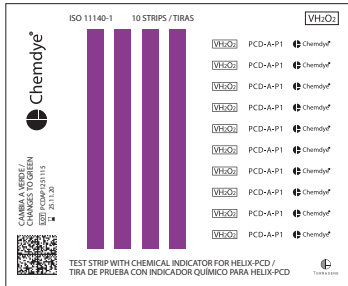

Results Reference Guide

Product code
PCD-A-P1

Unprocessed

Failures

Processed and correct